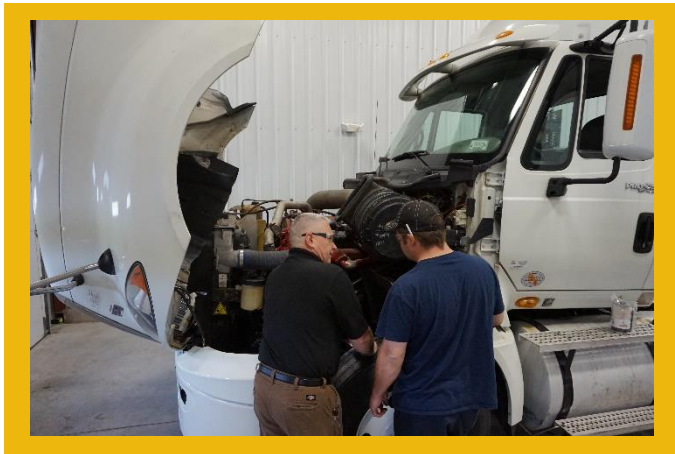

Pro-MECH

The nation faces a growing technician shortage in the heavy duty diesel equipment industry. Pro-MECH Learning System's **TechSpedite™ Technician Training Program** is creating work ready technicians, equipped with the right skills to fill the void. Visit www.pro-mech.us for upcoming sessions and enrollment information.

Included in the Program

- **160 Hours of Classroom and Hands on Instruction covering:**
- **Safety & Tools**
- **Trailer Preventive Maintenance**
- **Truck Preventive Maintenance**
- **Brake & Wheel End Service & More!**